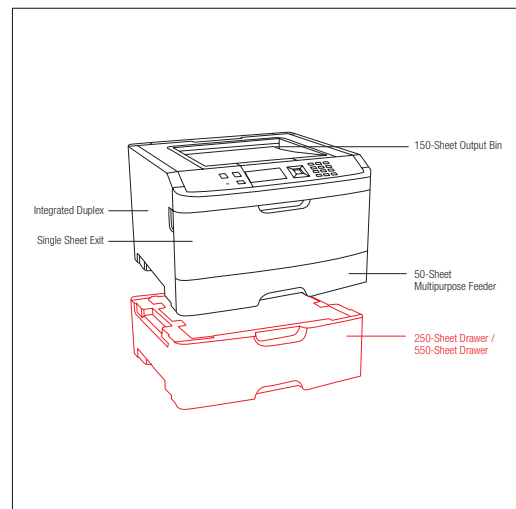

Printing	
Print Technology	Monochrome Laser
Print Speed (Letter, Black): Up to	40 ppm
Time to First Page (Black)	As fast as 6.5 seconds
Print Resolution, Black	1200 Image Quality, 1200 x 1200 dpi, 2400 Image Quality, 600 x 600 dpi
Memory, Standard	64 MB
Memory, Maximum	576 MB
Print Noise Level, Operating	53 dBA
Noise Level, Idle	inaudible dBA
Maximum Monthly Duty Cycle: Up to	80000 pages per month
Recommended Monthly Page Volume	1500 - 10000 pages
Supplies	
Supplies Yield (*Average standard page yield value declared in accordance with ISO/IEC 19752.)	9,000*-page High Yield Toner Cartridge, 3,500*-page Toner Cartridge, 15,000*-page Extra High Yield Toner Cartridge
Cartridge(s) Shipping with Product	7,000*-page Starter Return Program Toner Cartridge
Paper Handling	
Paper Handling Standard	150-Sheet Output Bin, Integrated Duplex, Single Sheet Exit, 250-Sheet Input Tray, 50-Sheet Multipurpose Feeder
Paper Handling Optional	550-Sheet Drawer, Only one drawer may be installed at a time, 250-Sheet Drawer
Paper Input Capacity, Standard	300 pages 20 lb or 75 gsm bond
Paper Input Capacity, Maximum	850 pages 20 lb or 75 gsm bond
Paper Output Capacity, Standard	150 pages 20 lb or 75 gsm bond
Paper Output Capacity, Maximum	150 pages 20 lb or 75 gsm bond
Media Types Supported	Card Stock, Envelopes, Paper Labels, Plain Paper, Transparencies, Refer to the Card Stock & Label Guide
Media Sizes Supported	10 Envelope, 7 3/4 Envelope, 9 Envelope, A4, A5, B5 Envelope, C5 Envelope, DL Envelope, A6 Card, Executive, Folio, JIS-B5, Legal, Letter, Statement, Universal, Oficio
Compatibility	
Network Protocol Support	TCP/IP IPv4, IPX/SPX, AppleTalk™, LexLink (DLC), TCP/IP IPv6, TCP, UDP
Printer Languages (Standard)	PCL 5e Emulation, PCL 6 Emulation, Personal Printer Data Stream (PPDS), PostScript 3 Emulation, xHTML, PDF 1.6, Direct Image
Standard Ports	Centronics IEEE 1284 Bidirectional Parallel, Ethernet 10/100BaseTX (RJ-45), USB 2.0 Specification Hi-Speed Certified
Microsoft Windows Operating Systems Supported	2000, XP, Server 2003, XP x64, Server 2003 running Terminal Services, 2000 Server running Terminal Services, Server 2003 x64, Server 2003 x64 running Terminal Services, Vista, Vista x64, Server 2008, Server 2008 x64, Server 2008 running Terminal Services, Server 2008 x64 running Terminal Services
Apple Macintosh Operating Systems Supported	Mac OS X, Mac OS 9.x
Other Operating Systems Supported	www.lexmark.com
General	
Product Warranty	1-Year Exchange
Product Certifications	www.lexmark.com
Size (in. - H x W x D)	10.2 x 15.98 x 14.55 in.
Weight (lb.)	30.87 lb.
Specified Operating Environment	Temperature: 16 to 32°C (60 to 90°F), Altitude: 0 - 2500 Meters (8,200 Feet), Humidity: 8 to 80% Relative Humidity for Temperatures less than 25.5°C (78°F)

	Paper Handling Standard
	Paper Handling Optional
Part #	Model
34S0700	Lexmark E460dn
Part #	Laser Toner/Print Cartridge
E460X11A	E460 Extra High Yield Return Program Toner Cartridge
E360H11A	E360, E460 High Yield Return Program Toner Cartridge
E260A11A	E260, E360, E460 Return Program Toner Cartridge
E460X21A	E460 Extra High Yield Toner Cartridge
E360H21A	E360, E460 High Yield Toner Cartridge
E260A21A	E260, E360, E460 Toner Cartridge
E260X22G	E260, E360, E460 Photoconductor Kit
Part #	Paper & Transparencies
70X7240	Laser Printer Transparencies (Letter)
Part #	Paper Handling
34S0550	550-Sheet Drawer
34S0250	250-Sheet Drawer
Part #	Memory Options
1022298	128MB DDR1-DRAM
1022299	256MB DDR1-DRAM
1022301	512MB DDR1-DRAM
14F0245	256MB Flash Card
30G0828	Japanese Font Card
30G0825	Korean Font Card
30G0826	Simplified Chinese Font Card
30G0827	Traditional Chinese Font Card
Part #	Application Solutions
30G0829	Lexmark Print/Crypton Card
34S0970	E460 Forms and Bar Code Card
Part #	Connectivity
1021231	Parallel (10') Cable
1021294	USB (2 Meter) Cable
14T0145	Lexmark N4050e 802.11g Wireless Print Server
14T0220	MarkNet™ N7020e Gigabit Ethernet Print Server
Part #	Extended Warranties
2350250	2-Years Total Exchange Service, Next Business Day
2350251	3-Years Total Exchange Service, Next Business Day
2350252	4-Years Total Exchange Service, Next Business Day
2350254	1-Year Exchange Service Renewal, Next Business Day
2350257	Upgrade to Onsite Service, Next Business Day
2350258	2-Years Total Onsite Service, Next Business Day
2350259	3-Years Total Onsite Service, Next Business Day
2350260	4-Years Total Onsite Service, Next Business Day
2350262	1-Year Onsite Service Renewal, Next Business Day
Part #	Service Parts
40X5400	E460 Fuser Maintenance Kit 110-120V
In the box	
Lexmark E460dn Laser Printer, 7,000-page* Return Program Toner Cartridge, Photoconductor Kit, Software and documentation CD, Setup guide or sheet (network and local attachment), Power cord(s), Statement of limited warranty, Operator panel language overlay, Safety sheet or booklet, Lexmark Cartridge Collection Program information	
Models available	
Lexmark E460dn: Network ready plus duplex, Part #34S0700	
Lexmark E460dw: Duplex with built-in wireless, Part #34S0600	

Environmental commitment

Lexmark believes that the environment is a critical component of responsible business management and clearly demonstrates it by implementing the "4R" strategy: Reduce, Recover, Reuse and Recycle. To learn more about these programs please visit www.lexmark.com/recycle

Cost-saving and environmental features

- Energy Star compliant
- Duplex printing, Print and Hold (verify print), multi-up printing and support for recycled paper help reduce paper consumption.
- Selectable toner-saving modes help reduce the amount of toner used on a page.
- Lexmark Cartridge Collection Program and end-of-life product recycling help reduce waste.