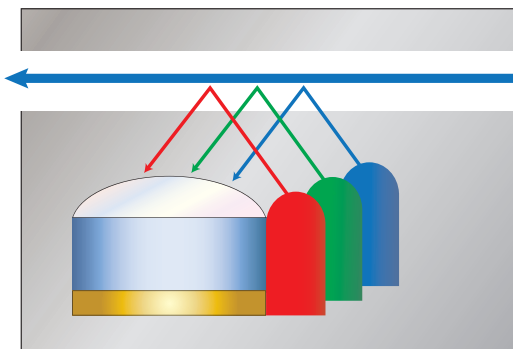

KIP 720 SCANNING SYSTEM

KIP 720 Image Scanner

The KIP 720 color & monochrome scanner delivers large-format scanning and copying functionality with world-class scanning speeds and unbeatable image accuracy.

The KIP 720 large format scanner is a 24-bit, 36" wide full-color image capture system perfect for processing photographs, complex maps, and AEC/CAD drawings. The KIP 720 scanner provides unparalleled scanning speeds of 5ips (monochrome) and 2ips (full-color) when scanning at 300 dpi.

Benefits of CIS Scanning Technology Sharp Image Scanning

The KIP 720 CIS (Contact Image Sensor) technology scanning method enables high resolution, high speed image capture with energy saving operation in a light, compact and portable design.

CIS technology features a series of Red, Green and Blue lights that illuminate in turn to capture image data related to each color.