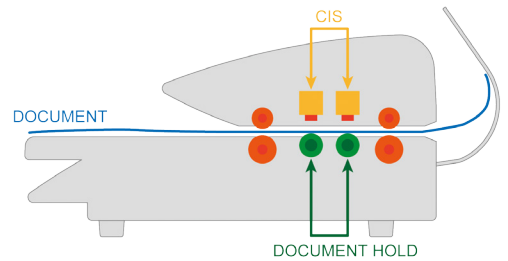

Full Color Workflow Integration

The KIP 720 stand alone scanner system provides accurate, professional results based on true 600 dpi optical resolution and 24-bit color imaging technology. Scan full color technical documents, maps, posters and photos into a variety of file formats for E-mail, archive and print purposes.