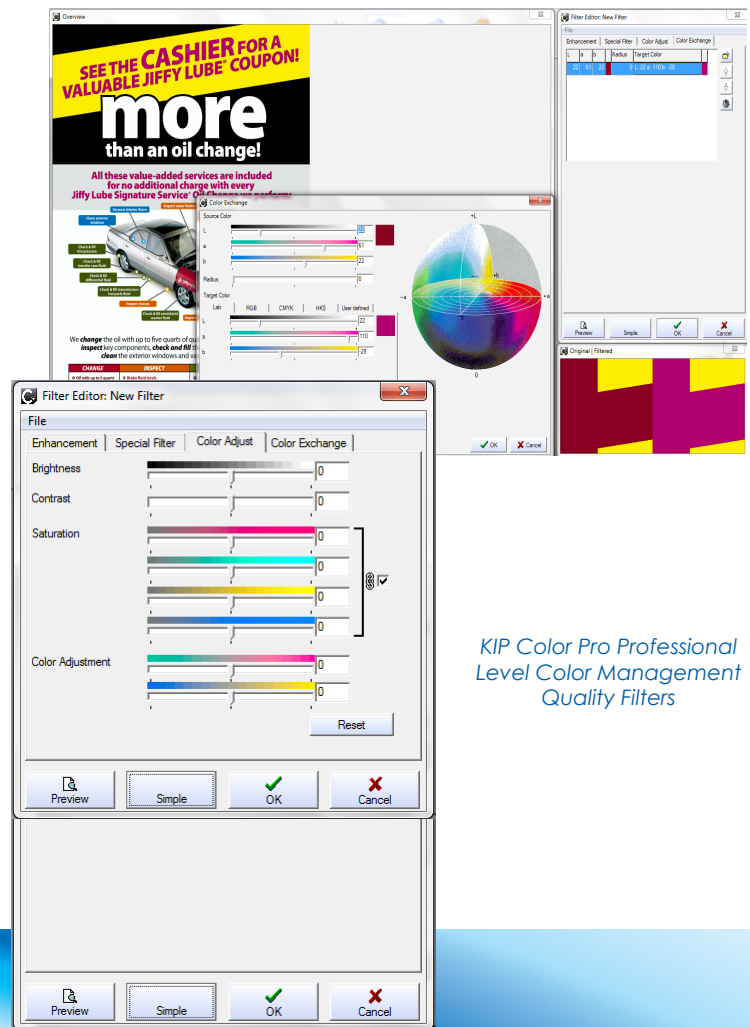

KIP Color Pro Professional Level Color Management Quality Filters