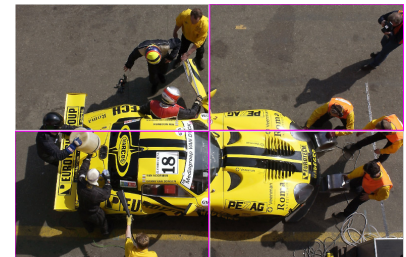

Copy & Print Paneling

KIP Color Software Features	Pro	Adv
Single and Collated Sets Copying	•	•
Mixed B&W and Color Imaging	•	•
Scale by Factor, Page Size, Auto	•	•
Image Preview	•	•
Auto Image Deskew	•	•
Auto Start for Fast Document Feeding	•	•
Copy to all KIP printers	•	•
Concurrent Copy and Print	•	•
Scan to File & Copy in Parallel	•	•
KIP Cost Review Application Integration	•	•
KIP Track System	•	•
Scan Features		
Auto Detect Original Size	•	•
Scan Area of Interest / Scan to Specific Size	•	•
Wide Variety of Formats	•	•
Scan to Email (Full Image or Area of Interest)	•	•
Mono / Grayscale / Color Scanning	•	•
Scan to Multipage PDF and TIF	•	•
Supports PDF Security Protocols	•	•
Scan Image Compression (Variable)	•	•
Graphics Viewer/Editor for Despeckle/Deskew	•	•
Auto Increment of File Name	•	•
File to Print Features		
Print Single or Multiple Files to KIP or Inkjet	•	•
Paneling	•	•
KIP Printer Grayscale Optimization	•	•
Expert Print Mode with Editable Filters	•	•
Save Color Management Profiles	•	•
Spot Color Exchange	•	•
Nesting (Step and Repeat)	•	•
On Screen Softproof Capability	•	•
Copy Features		
Color Adjustment	•	•
Paneling	•	•
Roll Preview	•	•
Gamut Warning and On Screen Softproof	•	•

KIP Color Software Features	Pro	Adv
Copy Features		
Multicopy Nesting	•	•
Set Black and White Point at Start of Set	•	•
Media Calibration Wizard	•	•
Job Editor to Mix Copy, Scan and File Images	•	•
Reprint	•	•
Nesting (Step and Repeat)	•	•
Printer/Scanner Closed Loop Calibration	•	•
Unlimited Presets/Templates	•	•
Professional Copy Filter Editor		
Adjust Scan/Copy Resolution	•	•
Adaptive Black Point By Auto or User Selection	•	•
Adaptive White Point By Auto or User Selection	•	•
Black Enhancement	•	•
Background Removal	•	•
Unlimited KIP Printer Drivers	•	•
Included Inkjet Driver	2	1
Additional Inkjet Drivers	Optional	
Image Quality Adjustments		
Color Adjustment		•
Grayscale Adjustment	•	•
Background Processing	•	•
Import ICC Color Profiles	•	•
Scan at Faster Speeds at Lower DPI	•	•
Control Scanner Speed Independent of DPI	•	•
Unlimited Presets/Templates	•	•
Professional Scan Filter Editor and Preview	•	•
Adaptive Black Point By Auto or User Selection	•	•
Adaptive White Point By Auto or User Selection	•	•
Scan B&W Images Using Color Data	•	•
Twain Support	•	•
Graphics Editor and Preview	•	•
Despeckle and Hole Fill	•	•

• = New/Enhanced available in latest version