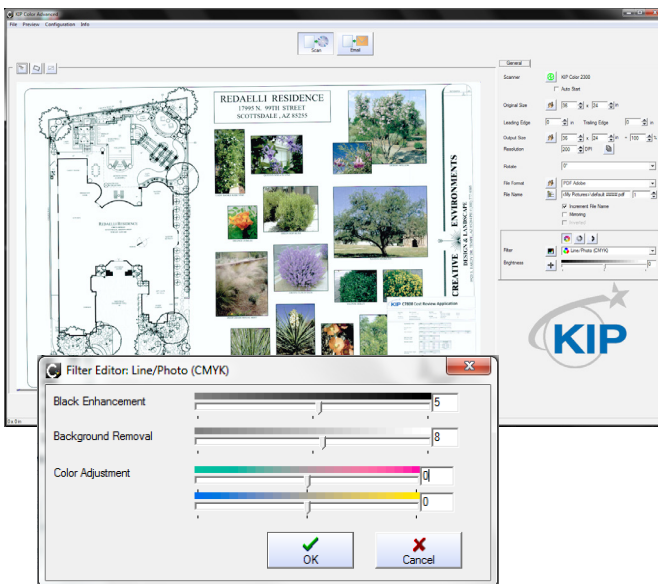

KIP Color Advanced

KIP Color Advanced is a versatile color scan, copy and image distribution application designed to meet the everyday demands of advanced operators when used from either the KIP Touchscreen or a PC workstation.

- Integrates with single or multiple printers
- Advanced color controls & copy count
- Supports a full range of color file formats
- Scan to Email, USB drives, mailboxes or Network
- Quality presets for various original types

KIP Color Advanced Quality Filters

KIP Color Pro

KIP Color Pro software provides all the features of KIP Color Advanced, plus file to print, professional ICC color management, image editing capabilities, paneling of images for outdoor graphics, nesting of images for optimum media usage and much more.

- Supports a full range of color file formats
- Create, edit & save image quality filters
- Integrates with single or multiple printers
- Accurate color from closed-loop calibration
- Professional grade image enhancement options
- Scan to email, USB drives, mailboxes or network