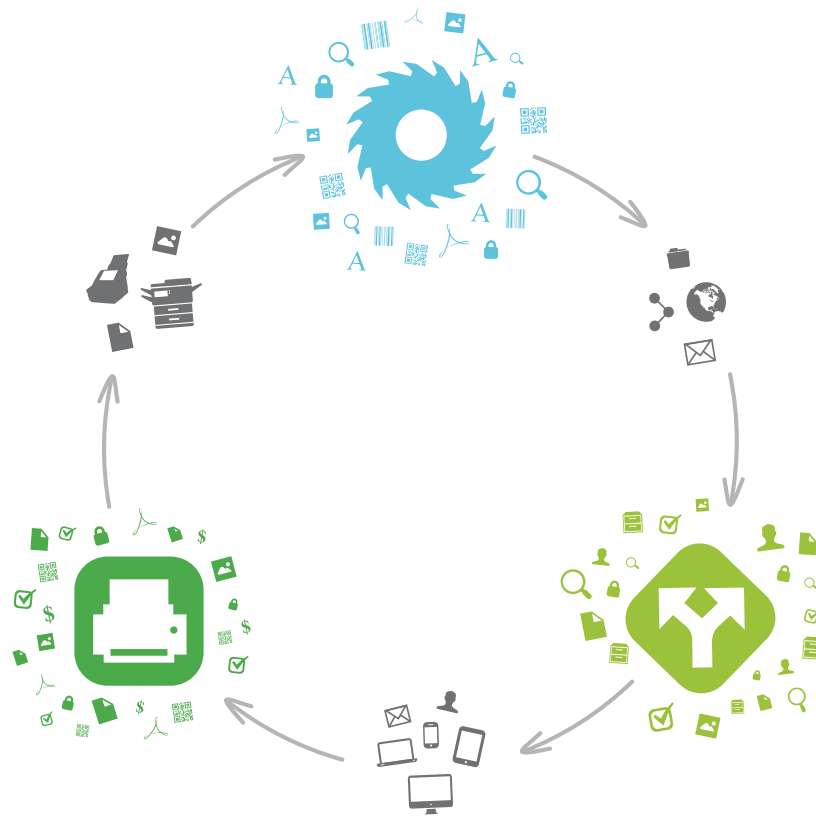

The Complete Drive Ecosystem

Drive offers you an innovative, award-winning ecosystem of software solutions and services that streamline and improve document intensive business processes. Drive solutions help to optimize the entire document lifecycle, from image capture and processing, to document management and workflow, to print and output management and everything in between.

drive.com/print
sales@drive.com

©2013 Drive, LLC. All rights reserved.

Drive® is a registered trademark in certain jurisdictions and Drive™, Drive | Image™, Drive | Print™, Drive | Fax™ and Drive | DM™ are trademarks of Drive IP, LLC. Drive images, logos and copyrights are the exclusive property of Drive IP, LLC.

All other brands and their products are trademarks or registered trademarks of their respective holders and should be noted as such.

All information is subject to change without notice.