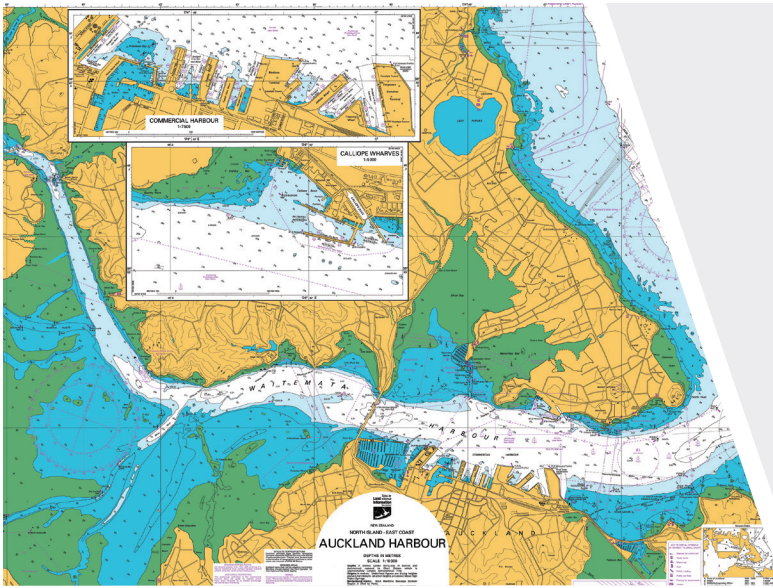

EASILY
ADJUSTABLE

ERGONOMIC
STANDING
WORKSTATION

IQ QUATTRO 4400 SCANNER

Scan and collaborate with more precision in every pixel

IQ QUATTRO 4400 SCANNER SYSTEM

 **contex**
WHEN IMAGING MATTERS

IQ QUATTRO 4400 SCANNER