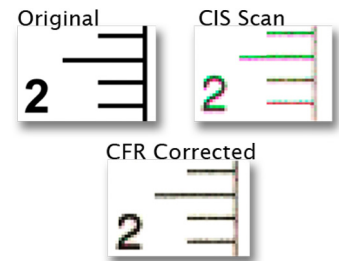

Height adjustable stand for optimal ergonomics

Suppress shadows and unwanted background

Excellent lines with Contex CFR (color fringe removal)

GENERAL	IQ Quattro 4450	IQ Quattro 4490
Working height ²	32.8"/33.8"/34.8" (834/859/884 mm)	32.8"/33.8"/34.8" (834/859/884 mm)
Maximum Scan Width	44" (1,118 mm)	44" (1,118 mm)
Maximum Media Width	47" (1,194 mm)	47" (1,194 mm)
SCANNING SPEED¹ — Scanner speed while scanning 36-inch wide document		
200 dpi RGB color	7"/second	14"/second
Upgradable to 14"/second color	+	✓
200 dpi grayscale / monochrome	14"/second	14"/second
FEATURES		
Optical resolution	1,200 dpi	1,200 dpi
Maximum resolution	9,600 dpi	9,600 dpi
Total number of pixels	64,800 pixels	64,800 pixels
CIS technology ³	Contex CleanScan	Contex CleanScan
Contex SIGMA ⁴	✓	✓
Contex CFR ⁵	✓	✓
Maximum media thickness	0.08" (2 mm)	0.08" (2 mm)
Accuracy	0.1% ± 1 pixel	0.1% ± 1 pixel
Data Capture (color/monochrome)	48-bit / 16-bit	48-bit / 16-bit