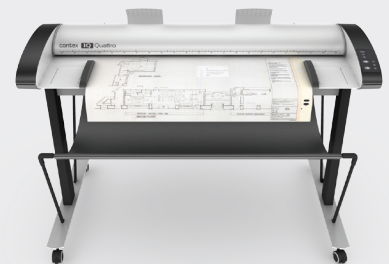

Canon

CANON SOLUTIONS AMERICA

CANON SEE IMPOSSIBLE

HIGH
PRODUCTIVITY

CLOUD-ENABLED
FILE STORAGE

COLOR FRINGE
REMOVAL

UNIQUE
TECHNOLOGY

EFFORTLESS
OPERATION

EASILY
ADJUSTABLE

ERGONOMIC
STANDING
WORKSTATION

IQ QUATTRO 4400 SCANNER

Scan and collaborate with more precision in every pixel

IQ QUATTRO 4400 SCANNER SYSTEM

 **contex**
WHEN IMAGING MATTERS

IQ QUATTRO 4400 SCANNER

Better: Shadows and unwanted background are suppressed leaving you with crisp, sharp, and natural scans — ready to be used in your continued workflow.

Unique technology: With Contex CleanScan CIS modules, superfast Ethernet, and award-winning Nextimage software, Contex IQ Quattro is the leading scanner for technical projects.

Height adjustable stand for optimal ergonomics

Suppress shadows and unwanted background

Excellent lines with Contex CFR (color fringe removal)

GENERAL	IQ Quattro 4450	IQ Quattro 4490
Working height ²	32.8"/33.8"/34.8" (834/859/884 mm)	32.8"/33.8"/34.8" (834/859/884 mm)
Maximum Scan Width	44" (1,118 mm)	44" (1,118 mm)
Maximum Media Width	47" (1,194 mm)	47" (1,194 mm)
SCANNING SPEED¹ — Scanner speed while scanning 36-inch wide document		
200 dpi RGB color	7"/second	14"/second
Upgradable to 14"/second color	+	✓
200 dpi grayscale / monochrome	14"/second	14"/second
FEATURES		
Optical resolution	1,200 dpi	1,200 dpi
Maximum resolution	9,600 dpi	9,600 dpi
Total number of pixels	64,800 pixels	64,800 pixels
CIS technology ³	Contex CleanScan	Contex CleanScan
Contex SIGMA ⁴	✓	✓
Contex CFR ⁵	✓	✓
Maximum media thickness	0.08" (2 mm)	0.08" (2 mm)
Accuracy	0.1% ± 1 pixel	0.1% ± 1 pixel
Data Capture (color/monochrome)	48-bit / 16-bit	48-bit / 16-bit