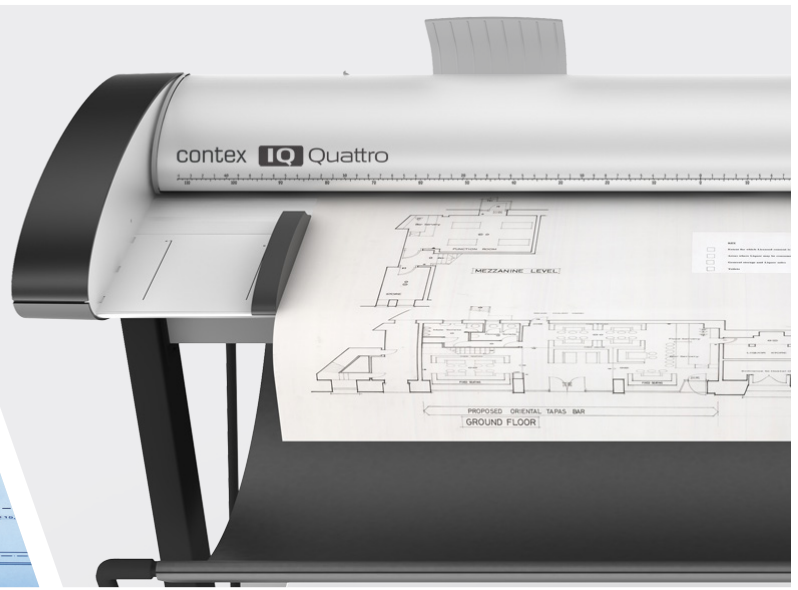

IQ Quattro scanners are ideal for project workgroups. Scan documents and enhance your files in AutoCAD®, ESRI®, and others. Share through cloud solution.