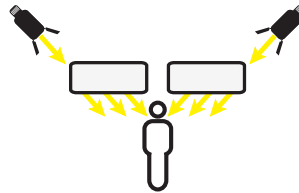

Suppress shadows and unwanted background